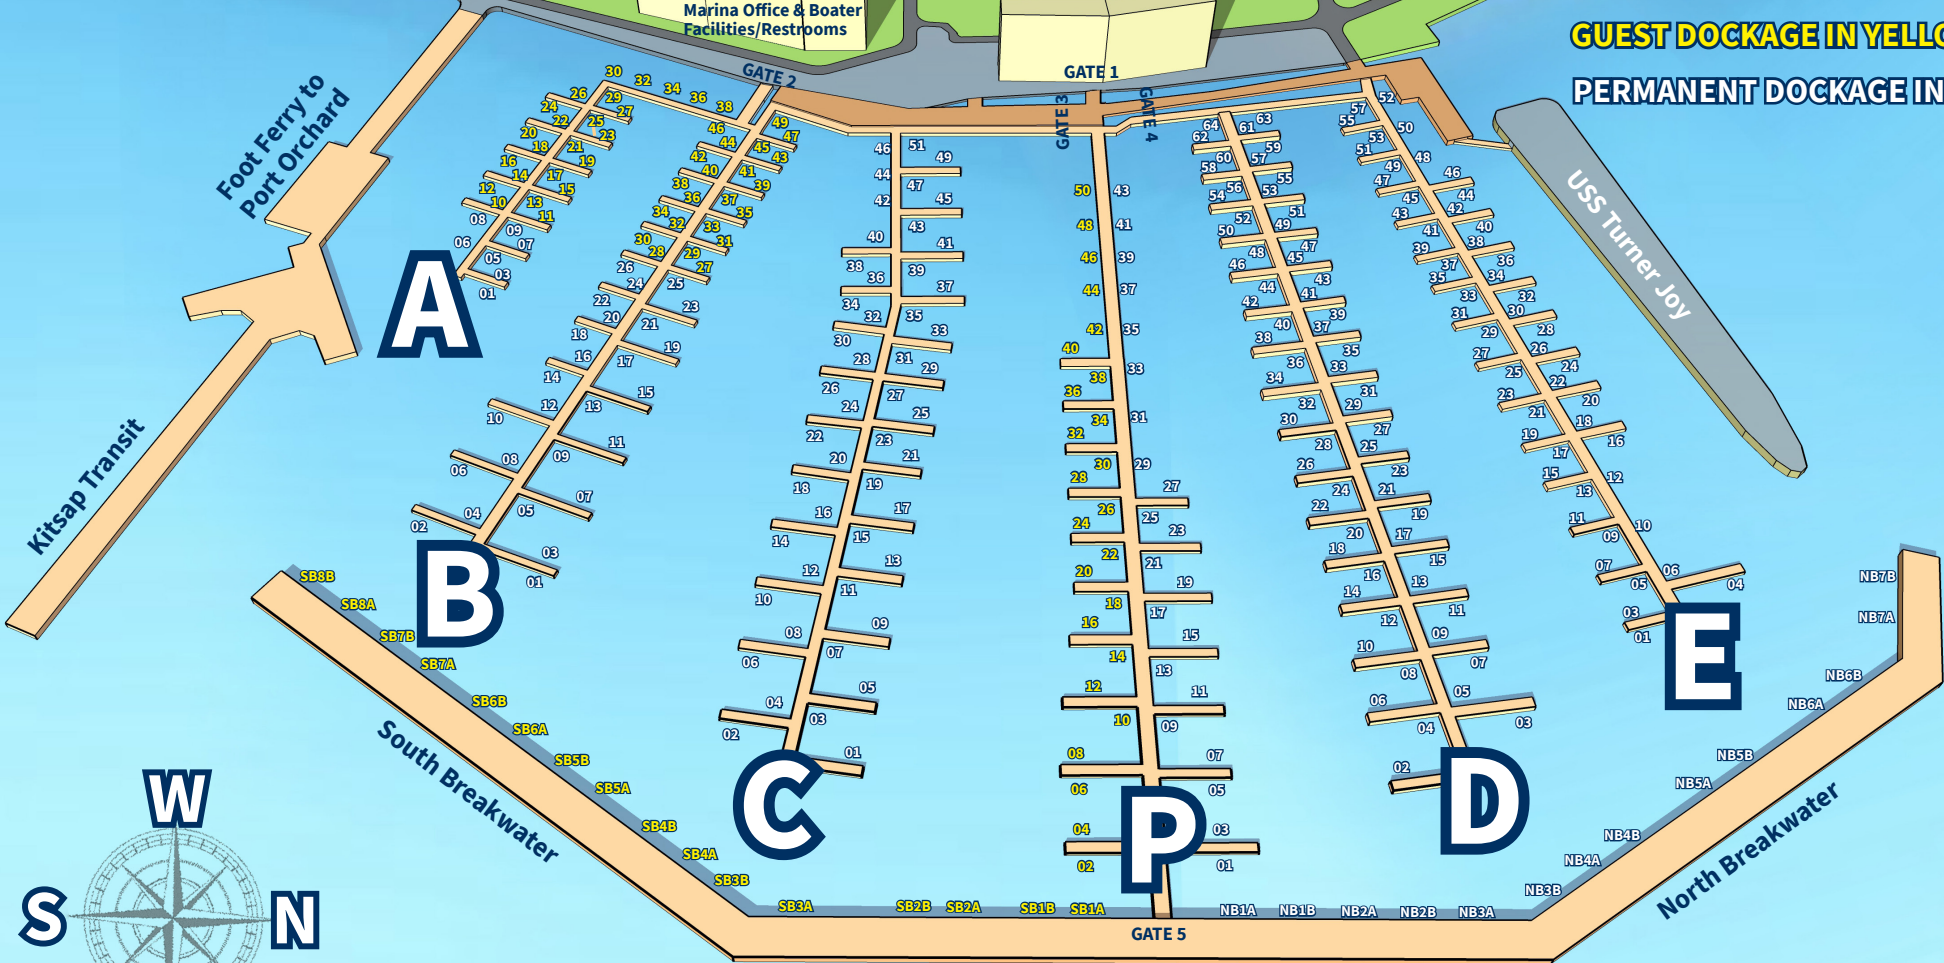

GUEST DOCKAGE IN YELLOW

PERMANENT DOCKAGE IN WHITE

Bremerton Marina